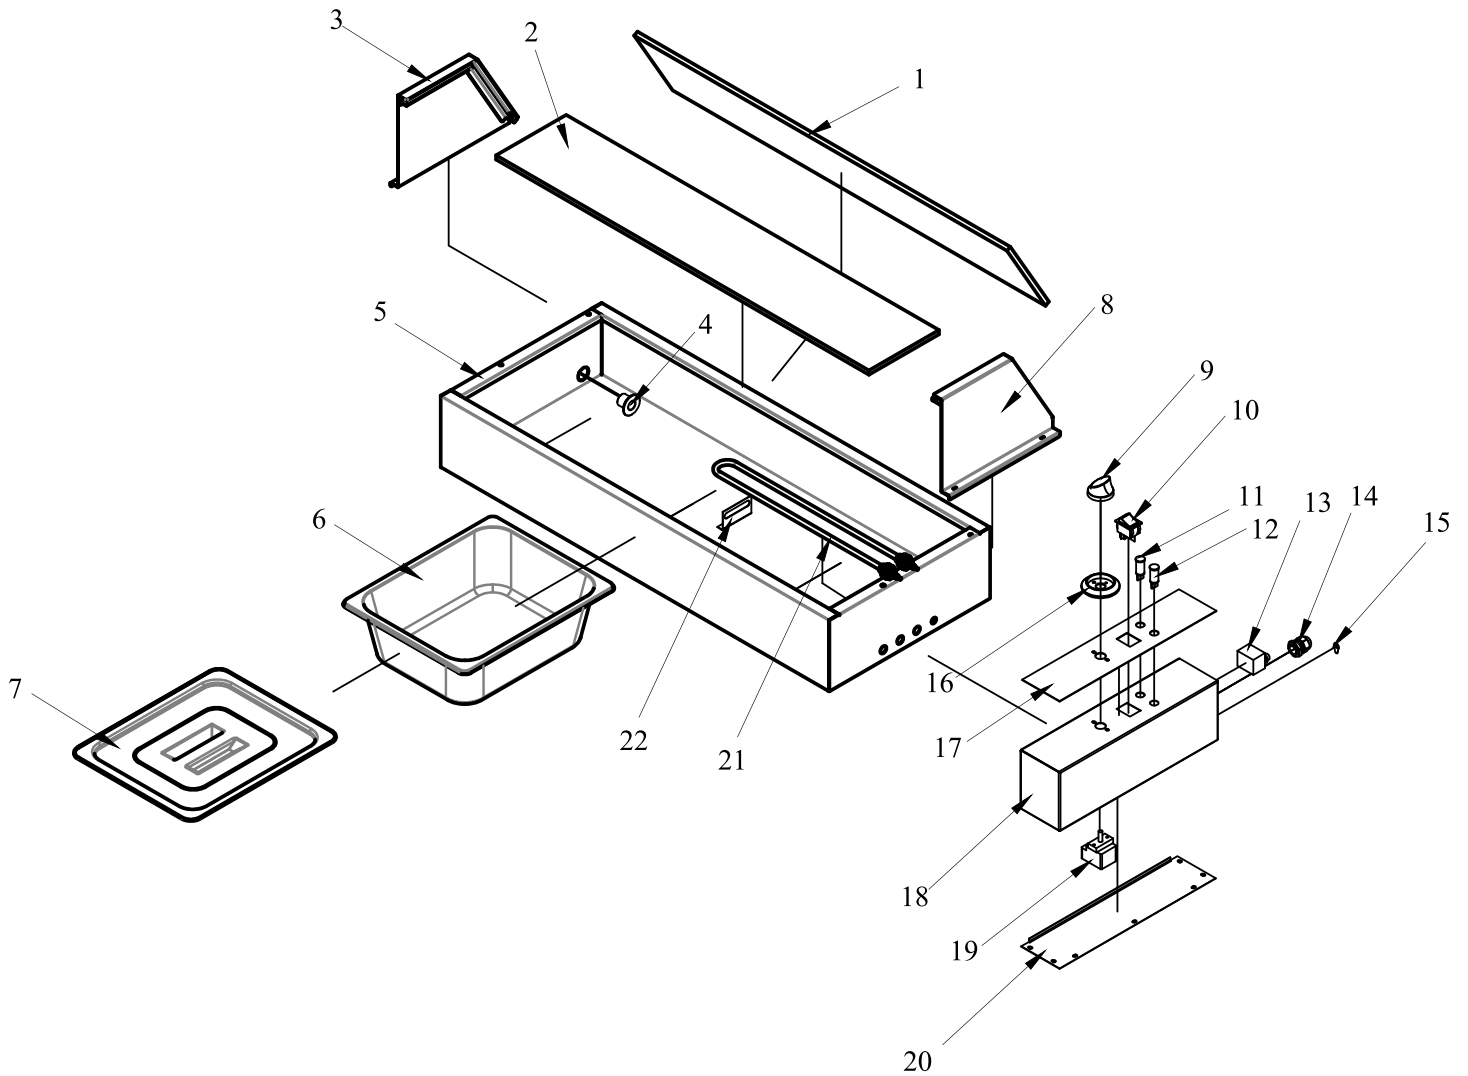

Parts Breakdown

Model FW-CN-1170 42157

Parts Breakdown

Model FW-CN-1170 42157

Item No.	Description	Position	Item No.	Description	Position	Item No.	Description	Position
60244	Front Glass 1095x165 for 42157	1	60239	Temperature Controller Knob for 42157	9, 16	60235	PVC for 42157	17
60243	Top Glass 1095x150 for 42157	2	68267	UL Switch for 42157	10	60253	Control Box for 42157	18
61418	Brackets and Hardware Kit for 42157	3, 8	60237	Power Light (Green) for 42157	11	60231	Temperature Controller for 42157	19
66038	Drain Nozzle for 42157	4	60236	Heat Light (Orange) for 42157	12	60230	Control Box Bottom Board for 42157	20
60248	Body for 42157	5	60233	Temperature Limiter for 42157	13	60250	Heating Pipe for 42157	21
60242	1/2x10 Stainless Steel Container for 42157	6	66039	Plastic Cable Head for 42157	14	60228	Heating Pipe Support for 42157	22
60263	1/2 PC Cover of Container for 42157	7	60234	Ground Terminal for 42157	15	AC954	Assembled Complete Body for 42157	